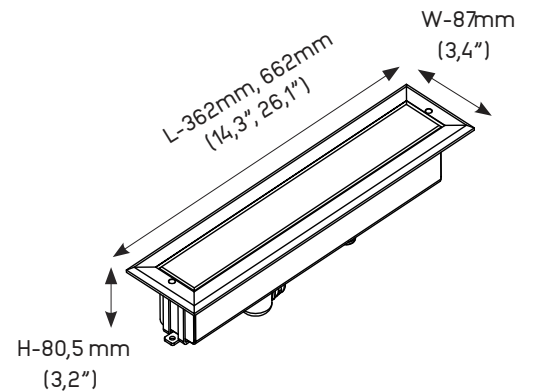

Arpool Style

Specification Sheet

UL STD 676 swimming pool rated
CSA C22.2#89 swimming pool rated
IP68

LUMINAIRE FEATURES

Design and Application

- Installation depth max. up to 5m (16')
- Max tile thickness 25mm (1")
- Trim flange overlap 10mm (0,4")
- DMX, DALI, 0-10V compatible (remote)
- Wall and floor installation
- Infinity pools and swimming pool complexes
- Fountains and water features

Performance

- IK10, Tempered glass, crystal clear
- Chlorine and saline environment
- Stainless Steel type 316L, marine grade
- Galvanic current protection (installation housing)
- Thermal fold back technology
- Lifetime TM-21 @85C L80(14K)=81600h
- Supplied with oil and water resistant 3m (10') feed cable as standard
- CRI: > 85
- 3 Step MacAdam

Safety

- Remote power supply
- Low voltage operation
- Recessed installation

Sustainability

- Recyclable material

Installation housing

- AR413 - 362mm (14,3")
- AR415 - 662mm (26,1")

Power supplies

- List of proposed power supplies that are to be ordered separately.
- Please click [link](#) for list of available drivers.
- Click [here](#) for voltage drop and distances.

Note:

Underwater luminaire – must be constantly submersed.

Click [here](#) to download fixture installation manual.
Click [here](#) to download housing installation manual.
Click [here](#) to download CAD file.
Click [here](#) to download IES-LTD data.