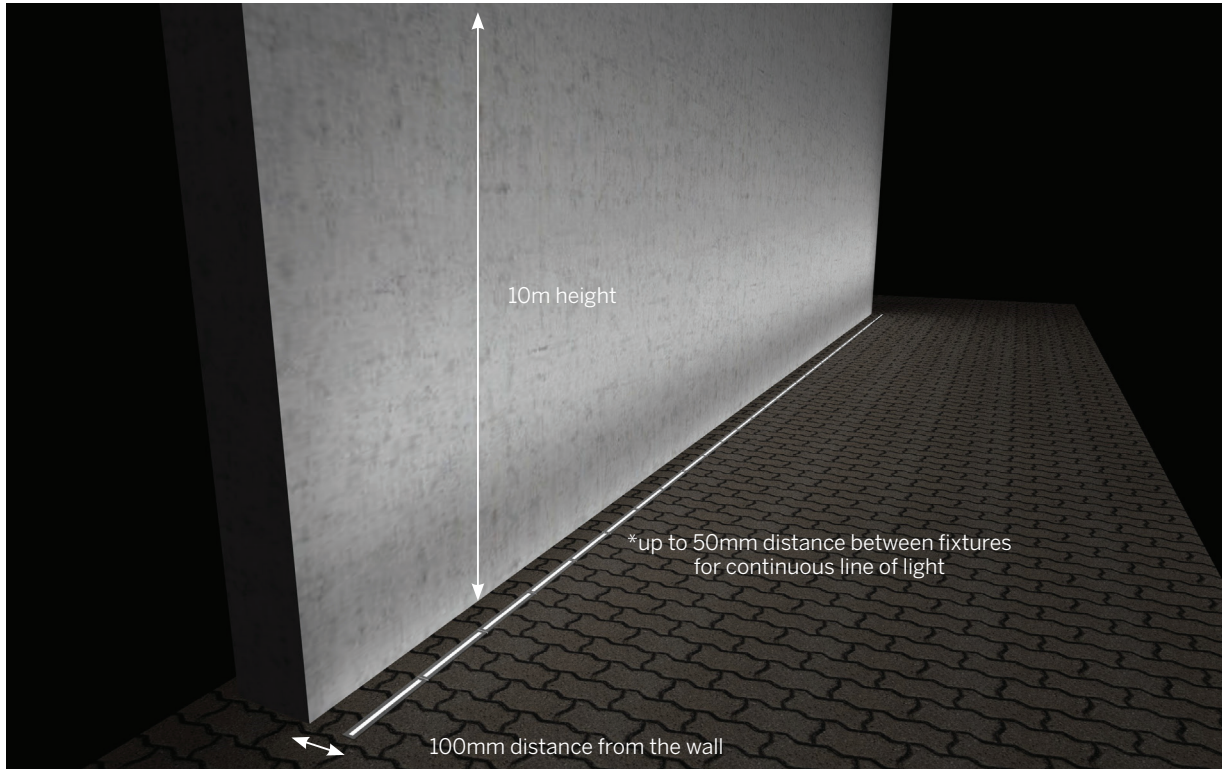

¹Specify remote power supply separately below.

Luminaire

- Continuous run of standard lengths, in/out feed
- UL STD 1598, wet location, IP67, drive over rated 1500kg (3000 lb)
- Linear optics/no discoloration
- Remote power supply
- Stainless steel 304 body
- Clear tempered glass 10mm (3/8") thick
- Installation housing stainless steel 304 construction, direct concrete pour
- Cross section 50mm (1.96") (W), 120mm (3.62") (H)
- Supplied with oil and water resistant standard feed cable IN/OUT connector, single color 2x1,5mm²*

Length

- 174mm (6.85") OAL
- 324mm (12.6") OAL
- 624mm (24.4") OAL
- 1224mm (48") OAL

Optimal fixture positioning

- 50mm-100mm from wall - height 10m

Power²

- H - 39W/m, 1050 lm/m

*10m continuous run from one power supply

Controls

- 101046 - OT DIM 1-10V 120W
- 101047 - OTI DALI DIM 120W
- 101202 - OT RGB DMX DIM

ZERO G

Dimensions

Fixture

Fixture

170mm / 320mm / 620mm / 1220mm
(6.85" / 12.6" / 24.4" / 48")

***IP rated connector**
Cable lead 300mm longer than fixture

Installation

*from 50mm to 100mm distance from the wall for best grazing performance.