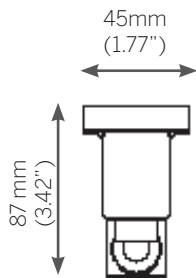

Ordering Information¹

| Model | Length | Power ² | Color Temp. | Optics | Voltage | Options |
|-------|---------------------------|--------------------|----------------------|--------|---------|---------|
| ZG | 174 324 624 1224 | H | 27 30 40 TW | GR | 24 | |

¹Specify remote power supply separately below.

Luminaire

- Continuous run of standard lengths, in/out feed
- UL STD 1598, wet location, IP67, drive over rated 1500kg (3000 lb)
- Linear optics/no discoloration
- Remote power supply
- Stainless steel 304 body
- Clear tempered glass 10mm (3/8") thick
- Installation housing stainless steel 304 construction, direct concrete pour
- Cross section 50mm (1.96") (W), 120mm (3.62") (H)
- Supplied with oil and water resistant standard feed cable IN/OUT connector, single color 2x1,5mm²*

Length

- 174mm (6.85") OAL
- 324mm (12.6") OAL
- 624mm (24.4") OAL
- 1224mm (48") OAL

Optimal fixture positioning

- 50mm-100mm from wall - height 10m

Power²

- H - 39W/m, 1050 lm/m

*10m continuous run from one power supply

Controls

- 101046 - OT DIM 1-10V 120W
- 101047 - OTI DALI DIM 120W
- 101202 - OT RGB DMX DIM

ZERO G

Dimensions

Fixture

Fixture

170mm / 320mm / 620mm / 1220mm
(6.85" / 12.6" / 24.4" / 48")

***IP rated connector**
Cable lead 300mm longer than fixture