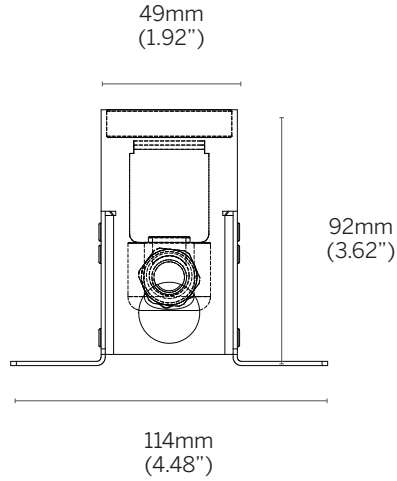

¹Specify remote power supply separately below.

Luminaire

- Continuous run of standard lengths, in/out feed
- UL STD 1598, wet location, IP67, drive over rated 1500kg (3000 lb)
- Linear optics/no discoloration
- Remote power supply
- Stainless steel 304 body
- Clear tempered glass 10mm (3/8") thick
- Installation housing stainless steel 304 construction, direct concrete pour
- Cross section 50mm (1.96") (W), 120mm (3.62") (H)
- Supplied with oil and water resistant standard feed cable IN/OUT connector, single color 2x1,5mm²*

Length

- 174mm (6.85") OAL
- 324mm (12.6") OAL
- 624mm (24.4") OAL
- 1224mm (48") OAL

Optimal fixture positioning

- 50mm-100mm from wall - height 10m

Power²

- H - 39W/m, 1050 lm/m

*10m continuous run from one power supply

Controls

- 101046 - OT DIM 1-10V 120W
- 101047 - OTI DALI DIM 120W
- 101202 - OT RGB DMX DIM

ZERO G

Dimensions

Fixture

Fixture

170mm / 320mm / 620mm / 1220mm
(6.85" / 12.6" / 24.4" / 48")

***IP rated connector**
Cable lead 300mm longer than fixture

Installation

*from 50mm to 100mm distance from the wall for best grazing performance.