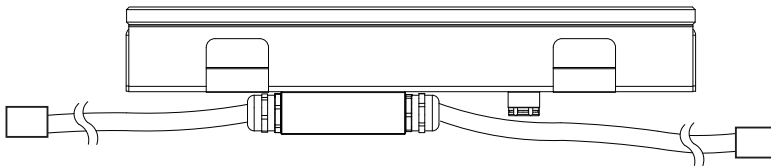

Length

- 174mm (6.85") OAL
- 324mm (12.6") OAL
- 624mm (24.4") OAL
- 1224mm (48") OAL

Optimal fixture positioning

- 50mm-100mm from wall - height 10m

Power²

- H - 39W/m, 1050 lm/m

*10m continuous run from one power supply

Controls

- 101046 - OT DIM 1-10V 120W
- 101047 - OTI DALI DIM 120W
- 101202 - OT RGB DMX DIM

ZERO G

Dimensions

Fixture

Fixture

170mm / 320mm / 620mm / 1220mm
(6.85" / 12.6" / 24.4" / 48")

***IP rated connector**
Cable lead 300mm longer than fixture

Installation

*from 50mm to 100mm distance from the wall for best grazing performance.