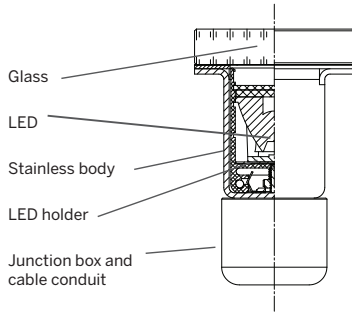

¹Specify remote power supply separately below.

Luminaire

- Continuous run of standard lengths, in/out feed
- UL STD 1598, wet location, IP67, drive over rated 1500kg (3000 lb)
- Linear optics/no discoloration
- Remote power supply
- Stainless steel 304 body
- Clear tempered glass 10mm (3/8") thick
- Installation housing stainless steel 304 construction, direct concrete pour
- Cross section 50mm (1.96") (W), 120mm (3.62") (H)
- Supplied with oil and water resistant standard feed cable IN/OUT connector, single color 2x1,5mm²*

Length

- 174mm (6.85") OAL
- 324mm (12.6") OAL
- 624mm (24.4") OAL
- 1224mm (48") OAL

Optimal fixture positioning

- 50mm-100mm from wall - height 10m

Power²

- H - 39W/m, 1050 lm/m

*10m continuous run from one power supply

Controls

- 101046 - OT DIM 1-10V 120W
- 101047 - OTI DALI DIM 120W
- 101202 - OT RGB DMX DIM

ZERO G

Dimensions

Fixture

Fixture

170mm / 320mm / 620mm / 1220mm
(6.85" / 12.6" / 24.4" / 48")

***IP rated connector**
Cable lead 300mm longer than fixture

Installation

*from 50mm to 100mm distance from the wall for best grazing performance.