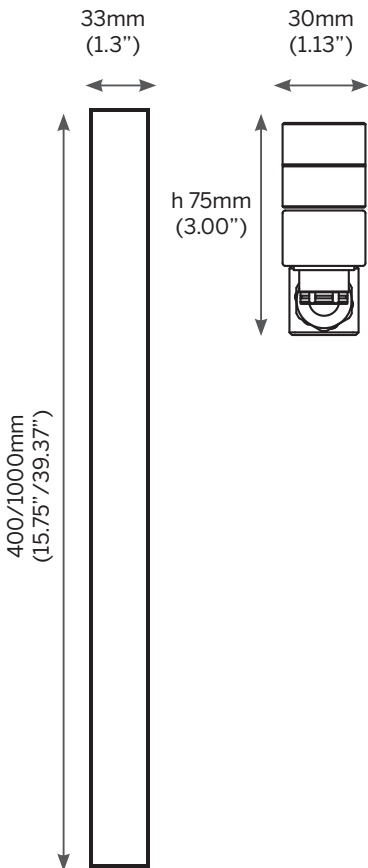

### Ordering Information<sup>1</sup>

Model	Length	Power <sup>2</sup>	Color Temp.	Optics	Voltage	Options
SL	400 1000	L  H	27 30 40 B RGB  27 30 40 RGBW	LL	24	C* C3 C6 C9

### Luminaire

- Continuous run of standard lengths (See technical pages for details)
- UL STD 1598, wet location, IP67, drive-over rated 3000kg (6000 lb)
- Remote power supply
- Stainless steel 304 body
- Clear glass 2x 15mm (5/8") thick, with inner opal film to create even line of light
- Installation housing - stainless steel 304 construction, direct concrete pour
- Cross section 30mm (1.3") (W), 90mm (3.54") (H)
- Supplied with oil and water resistant 1m (3.3') feed cable standard, single color 2x1mm<sup>2</sup>, RGB 4x1mm<sup>2</sup> (18AWG)

### Length

- 401mm (15.7") OAL
- 1001mm (39.4") OAL

### Power<sup>2</sup>

- L - 10W/m 2700K - 4000K, 660 lm/m
- L - 10W/m Blue, 528 lm/m
- L - 17W/m RGB:  
R93 lm/m, G208 lm/m, B48 lm/m
- H - 23/m 2700K - 4000K, 1650 lm/m
- H - 30W/m RGBW:  
15W/m RGB  
R93 lm/m, G208 lm/m, B48 lm/m  
15W/m White