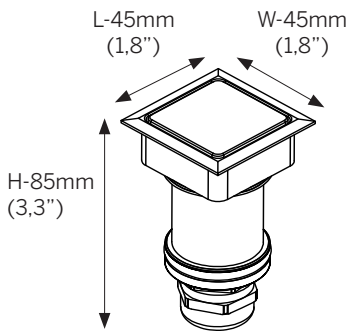

SQD35 Deco

Specification Sheet

Ordering Information						
Model	Installation	Power	Color Temp.	Optics	Voltage	Options
SQD35	TM TS	L	27 30	SP FL GR	24	C* C3 C6 C9
		H	40			

Application

- Architectural and landscape lighting
- Recessed (floor/wall) installation
- Gravel, soil or concrete
- UL STD 1598, IP67, Wet location, drive over rated 1500 kg (3300 lb)

Luminaire

- Sustainable design, replaceable LED module
- AGS - Anti Glare System
- High performance optics
- Remote power supply
- Clear tempered glass 10mm (3/8") thick
- Aluminium construction fixture body
- Stainless steel type 304 flange
- Snap in installation with no exposed hardware
- Supplied with oil and water resistant 0,3m (1') feed cable standard
- IK10

Color Temperature

- 27 - 2700K
- 30 - 3000K
- 40 - 4000K
- 2 Step MacAdam
- CRI: > 85

Optics

- SP - Spot - 17°
- FL - Flood - 41°
- GR - Graze - 13° x 41°

Voltage

- 24 - 24VDC fixture voltage

Options

- C* - standard feed cable 0,3m (1')
- C3 - luminaire supplied with 3m (10') feed cable
- C6 - luminaire supplied with 6m (20') feed cable
- C9 - luminaire supplied with 9m (30') feed cable

Installation housing

- SQ35C - Concrete
- SQ35T - Tiles

POWER SUPPLIES

List of proposed power supplies that are to be ordered separately. Please click [link](#) for list of available drivers.

Click [here](#) for voltage drop and distances.

Trim (TM)

International: +385 52 255 324 filixlighting.com
info@filixlighting.com

Europe/GmbH: info@filixlighting

Europe MENA: info@filixlighting

North America: filixlighting-usa.com info@filixlighting.com