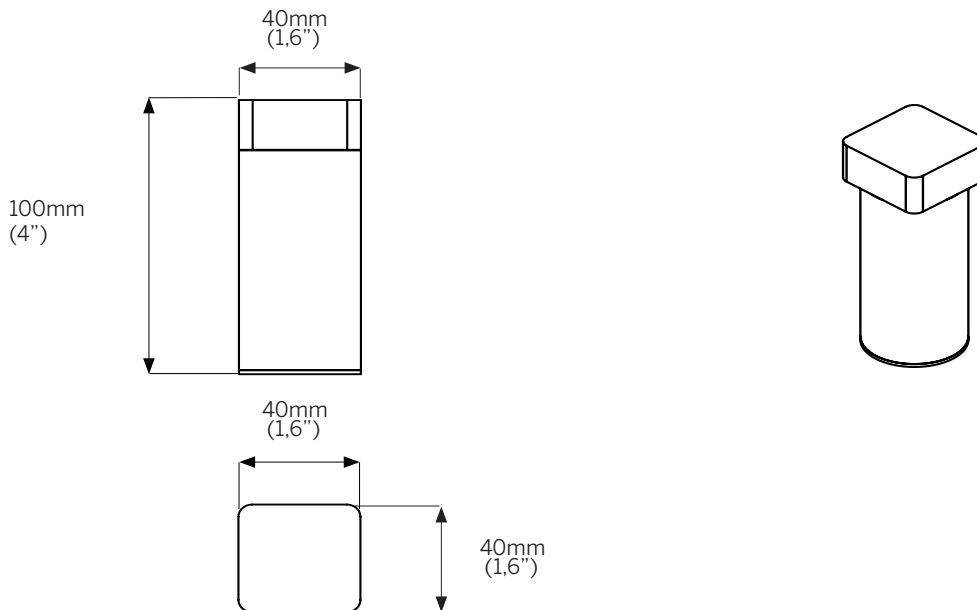

Installation housing - SQ35T - Tiles installation

International: +385 52 255 324 filixlighting.com
info@filixlighting.com
Europe/GmbH: info@filixlighting
Europe MENA: info@filixlighting
North America: filixlighting-usa.com info@filixlighting.com

Filix reserves the right to make technical changes without notice.