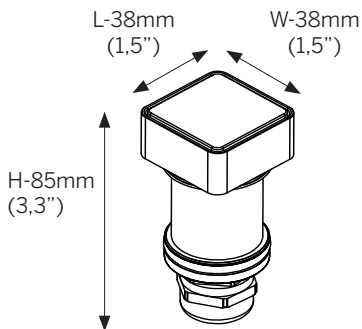

Trimless (TS)

International: +385 52 255 324 filixlighting.com
info@filixlighting.com

Europe/GmbH: info@filixlighting

Europe MENA: info@filixlighting

North America: filixlighting-usa.com info@filixlighting.com