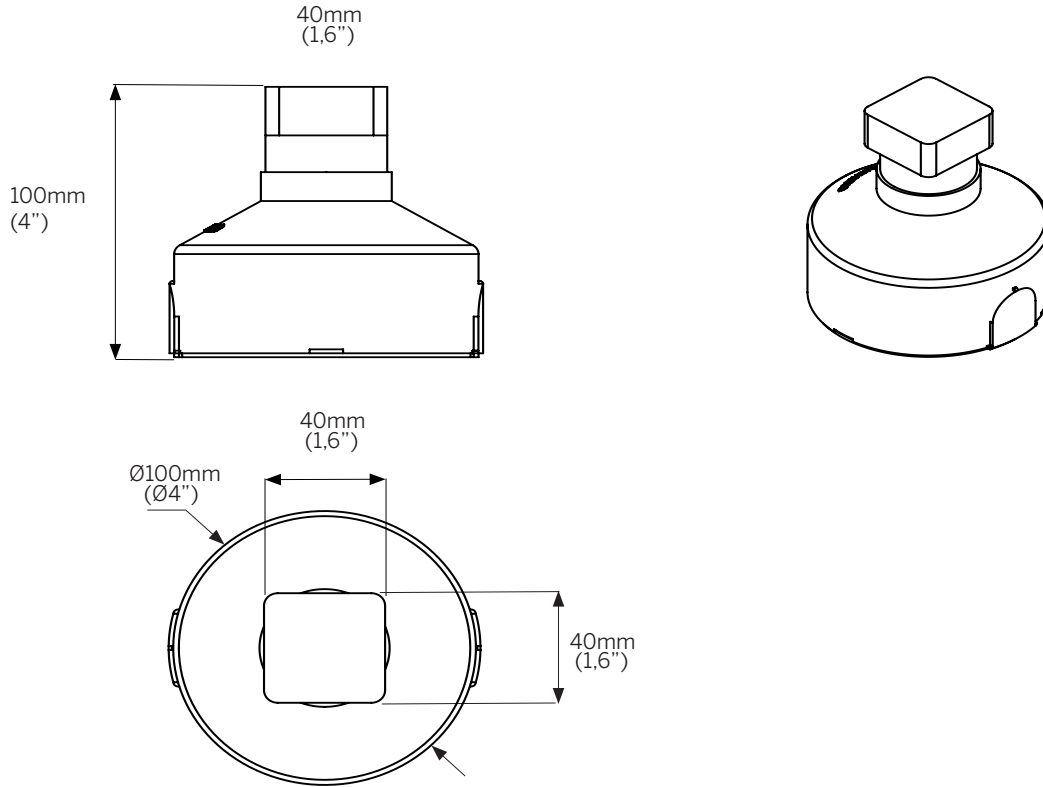

SQD35 Deco

Dimensions

Note:

For details on specific depths, tiling thickness and other please refer to both Installation instructions for fixture and housing.

Installation housing - SQ35C - Concrete installation

Installation details