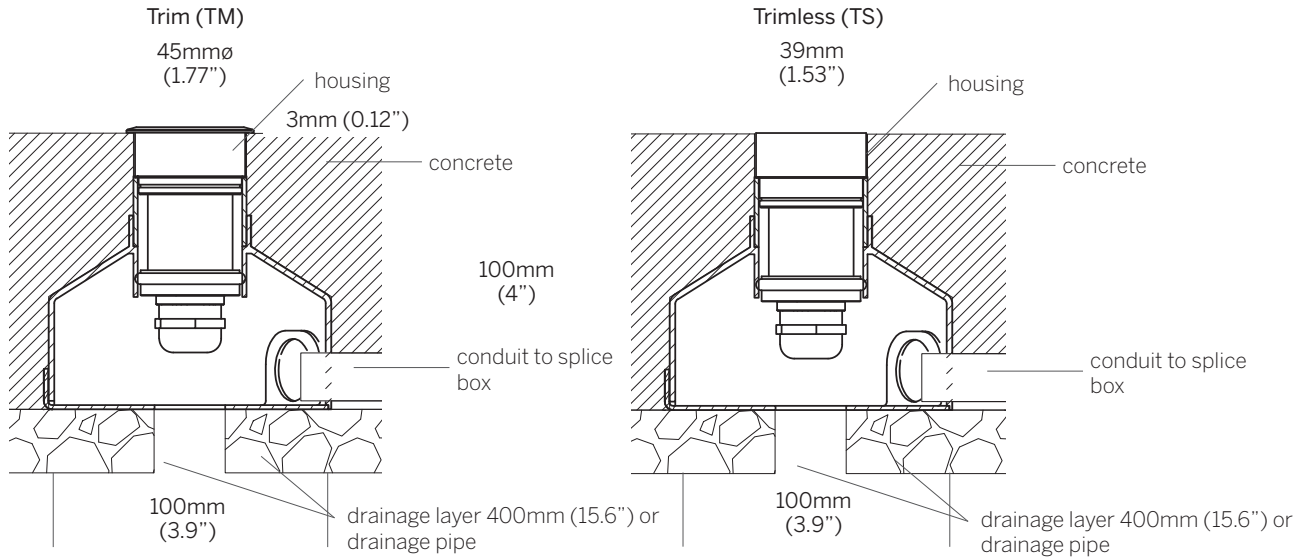

IK09

Size

- ø 39mm (1.53"), H 100mm (4")
- ø 45mm (1.77"), H 100mm (4")

Installation

- Trim (TM)
- Trimless (TS)

Power - Delivered lumens

- L - 1,2W 2700K - 4000K - 14 lm
- H - 3W 2700K - 4000K - 32 lm

Color Temperature

Installation housing order codes

- RD35C - Concrete
- RD35T - Tiles

Trim (TM)

45mm ø
(1.77")

Trimless (TS)

39mm ø
(1.53")

h 78mm
(3.05")

Power Supply

Filix reserves the right to make technical changes without notice.

RDW35 Wall Wash

Dimensions

Optics Accessories

Floor/Wall - Tiles

Concrete Installation Housing (C)

Tiles Installation housing (T)

International: +385 52 255 324 filixlighting.com info@filixlighting.com
 Europe/GmbH: info@filixlighting.com
 Europe MENA: info@filixlighting.com
 North America: filixlighting.com info@filixlighting.com