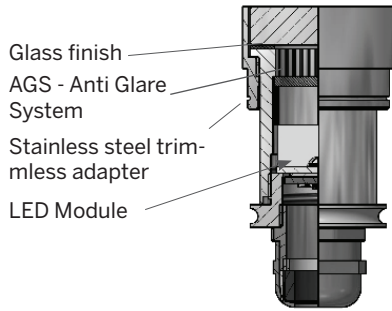

Click [here](#) for voltage drop and distances.

International: +385 52 255 324 filixlighting.com info@filixlighting.com

Europe/GmbH: info@filixlighting.com

Europe MENA: info@filixlighting.com

North America: filixlighting.com info@filixlighting.com

Filix reserves the right to make technical changes without notice.

RDW35 Wall Wash

Dimensions

Optics Accessories

Floor/Wall - Tiles

Concrete Installation Housing (C)

Tiles Installation housing (T)

International: +385 52 255 324 filixlighting.com info@filixlighting.com
 Europe/GmbH: info@filixlighting.com
 Europe MENA: info@filixlighting.com
 North America: filixlighting.com info@filixlighting.com