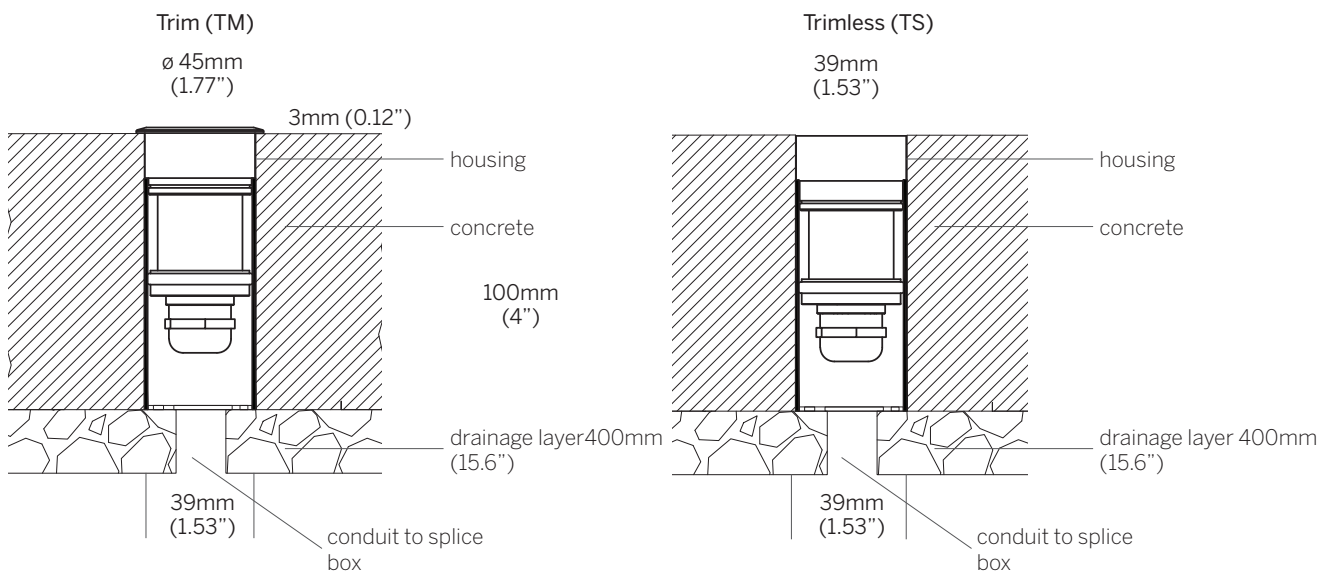

IK09

Size

- ø 39mm (1.53"), H 100mm (4")
- ø 45mm (1.77"), H 100mm (4")

Installation

- Trim (TM)
- Trimless (TS)

Power - Delivered lumens

- L - 1,2W 2700K - 4000K - 14 lm
- H - 3W 2700K - 4000K - 32 lm

Color Temperature

Installation housing order codes

- RD35C - Concrete
- RD35T - Tiles

Trim (TM)

45mm ø
(1.77")

Trimless (TS)

39mm ø
(1.53")

h 78mm
(3.05")

Power Supply

Filix reserves the right to make technical changes without notice.

RDW35 Wall Wash

Dimensions

Optics Accessories

Floor/Wall - Tiles

Concrete Installation Housing (C)

Tiles Installation housing (T)

International: +385 52 255 324 filixlighting.com info@filixlighting.com
 Europe/GmbH: info@filixlighting.com
 Europe MENA: info@filixlighting.com
 North America: filixlighting.com info@filixlighting.com