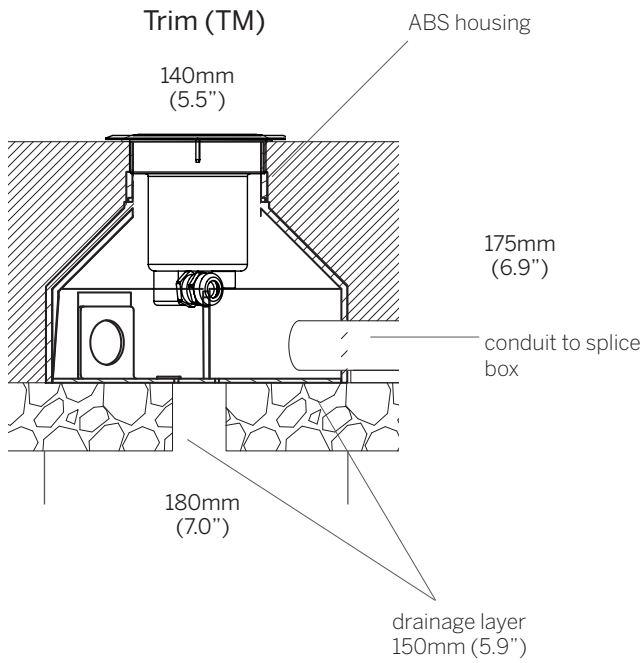

RDD140 Deco

Dimensions

Floor - Installation Housing

International: +385 52 255 324 filixlighting.com info@filixlighting.com

Europe/GmbH: info@filixlighting.com

Europe MENA: info@filixlighting.com

North America: filixlighting.com info@filixlighting.com

Filix reserves the right to make technical changes without notice.