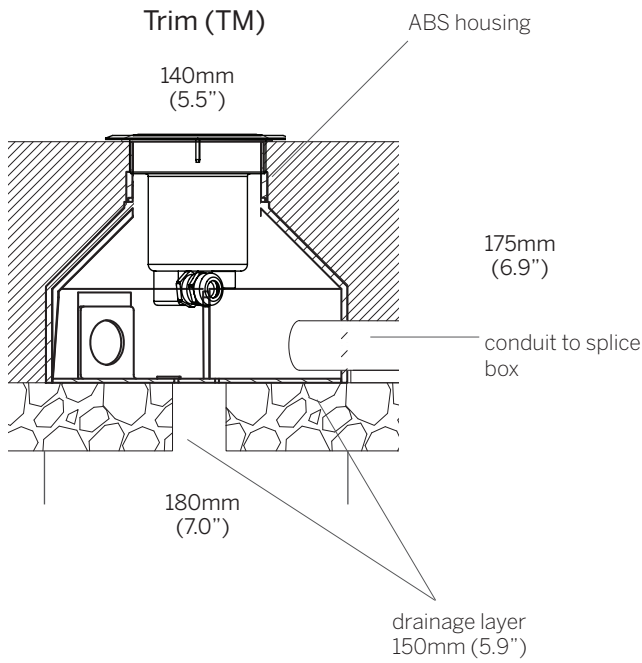

RDD140 Deco

Dimensions

Floor - Installation Housing

International: +385 52 255 324 filixlighting.com info@filixlighting.com
Europe/GmbH: info@filixlighting.com
Europe MENA: info@filixlighting.com
North America: filixlighting.com info@filixlighting.com

Filix reserves the right to make technical changes without notice.