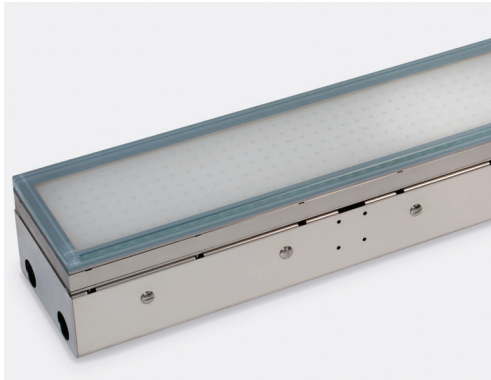

RCP600 Paver

Specification Sheet

Ordering Information

RCP600	TS	H		LL	24	
Model	Installation	Power	Color Temp.	Optics	Voltage	Options
RCP600	TS	H	27 30 40	LL	24	C* C3 C6 C9

Application

Rectangle LED marker light for outdoor and indoor use. Stainless steel housing with flush tempered glass lens for trimless integration into floor surface. Drive over rated.

Luminaire

- Sustainable design, replaceable LED module
- UL STD 1598, wet location, IP67, driveover rated 1500KG (3000 lb)
- Remote power supply
- Anti slip tempered glass 15mm (5/8") thick, with inner opal film to create marker light
- Stainless steel 304 construction, direct concrete pour housing
- Snap in installation with no exposed hardware
- Supplied with oil and water resistant 1m (3.3') feed cable standard (C*), single color 2x1mm², RGB 4x1mm² (18AWG)

Size

- 150mmx600mm (6" x 24")

Installation

- TS - Trimless

Power

- H - 11W 2700K - 4000K, 730lm

Color Temperature

- 27 - 2700K
- 30 - 3000K
- 40 - 4000K
- 2 Step MacAdam
- CRI: > 83

Optics

- LL - even illumination

Voltage

- 24 - 24Vdc fixture voltage

Options

- C* - standard feed cable 1m (3.3')
- C3 - luminaire supplied with 3m (10') feed cable
- C6 - luminaire supplied with 6m (20') feed cable
- C9 - luminaire supplied with 9m (30') feed cable