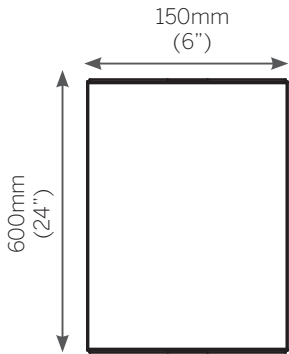

RCP600 Paver

Specification Sheet

Ordering Information

RCP600	TS	H		LL	24	
Model	Installation	Power	Color Temp.	Optics	Voltage	Options
RCP600	TS	H	27 30 40	LL	24	C* C3 C6 C9

Application

Rectangle LED marker light for outdoor and indoor use. Stainless steel housing with flush tempered glass lens for trimless integration into floor surface. Drive over rated.

Luminaire

- Sustainable design, replaceable LED module
- UL STD 1598, wet location, IP67, driveover rated 1500KG (3000 lb)
- Remote power supply
- Anti slip tempered glass 15mm (5/8") thick, with inner opal film to create marker light
- Stainless steel 304 construction, direct concrete pour housing
- Snap in installation with no exposed hardware
- Supplied with oil and water resistant 1m (3.3') feed cable standard (C*), single color 2x1mm², RGB 4x1mm² (18AWG)

Size

- 150mmx600mm (6" x 24")

Installation

- TS - Trimless

Power

- H - 11W 2700K - 4000K, 730lm

Color Temperature

- 27 - 2700K
- 30 - 3000K
- 40 - 4000K
- 2 Step MacAdam
- CRI: > 83

Optics

- LL - even illumination

Voltage

- 24 - 24Vdc fixture voltage

Options

- C* - standard feed cable 1m (3.3')
- C3 - luminaire supplied with 3m (10') feed cable
- C6 - luminaire supplied with 6m (20') feed cable
- C9 - luminaire supplied with 9m (30') feed cable