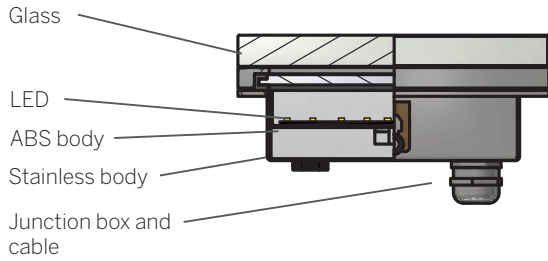

Luminaire

- Sustainable design, replaceable LED module
- UL STD 1598, wet location, IP67, driveover rated 1500KG (3000 lb)
- Remote power supply
- Anti slip tempered glass 15mm (5/8") thick, with inner opal film to create marker light
- Stainless steel 304 construction, direct concrete pour housing
- Snap in installation with no exposed hardware
- Supplied with oil and water resistant 1m (3.3') feed cable standard (C*), single color 2x1mm², RGB 4x1mm² (18AWG)

Filix reserves the right to make technical changes without notice.

RCP600 Paver

Dimensions

Optics Accessories

Installation