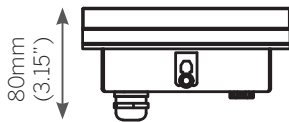

RCP600 Paver

Specification Sheet

Ordering Information

RCP600	TS	H		LL	24	
Model	Installation	Power	Color Temp.	Optics	Voltage	Options
RCP600	TS	H	27 30 40	LL	24	C* C3 C6 C9

Application

Rectangle LED marker light for outdoor and indoor use. Stainless steel housing with flush tempered glass lens for trimless integration into floor surface. Drive over rated.

Luminaire

- Sustainable design, replaceable LED module
- UL STD 1598, wet location, IP67, driveover rated 1500KG (3000 lb)
- Remote power supply
- Anti slip tempered glass 15mm (5/8") thick, with inner opal film to create marker light
- Stainless steel 304 construction, direct concrete pour housing
- Snap in installation with no exposed hardware
- Supplied with oil and water resistant 1m (3.3') feed cable standard (C*), single color 2x1mm², RGB 4x1mm² (18AWG)

Size

- 150mmx600mm (6" x 24")

Installation

- TS - Trimless

Power

- H - 11W 2700K - 4000K, 730lm

Color Temperature

- 27 - 2700K
- 30 - 3000K
- 40 - 4000K
- 2 Step MacAdam
- CRI: > 83