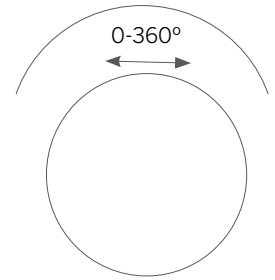

Height

- M - 400mm (15,8")
- L - 950mm (37,4")

Power - Delivered lumens

- L = 23W, 2700K-4000K, 865 lm (360 degrees)

Color Temperature

- 27 = 2700K
- 30 = 3000K
- 40 = 4000K
- 2 Step MacAdam
- CRI: > 85

Optics

ION Switch

Dimensions

Note:
For details on specific depths, tiling thickness and other please refer to both Installation instructions for fixture and housing.

Installation details

MANUAL ON SITE LIGHT INTENSITY/DISTRIBUTION SWITCH

ON SITE HEAD MOVEMENT 360° WITH LOCK
Allows ON SITE manual head adjustment
for change of light distribution angle or
fine tuning.

Dimension/Detail

Installation/Detail

Anchor set

International: +385 52 255 324 filixlighting.com info@filixlighting.com
 Europe/GmbH: info@filixlighting.com
 Europe MENA: info@filixlighting.com
 North America: filixlighting.com info@filixlighting.com