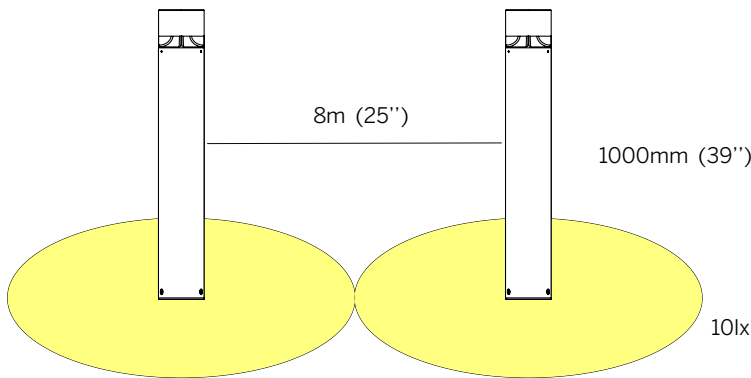

Height

- M - 400mm (15,8")
- L - 950mm (37,4")

Power - Delivered lumens

- L = 23W, 2700K-4000K, 865 lm (360 degrees)

Color Temperature

- 27 = 2700K
- 30 = 3000K
- 40 = 4000K
- 2 Step MacAdam
- CRI: > 85

Optics

- 201846 - Installation Anchor (H-400mm)

POWER SUPPLIES

List of proposed power supplies that are to be ordered separately. Please click [link](#) for list of available drivers.

Click [here](#) for voltage drop and distances.

ION Switch

Dimensions

Note:
For details on specific depths, tiling thickness and other please refer to both Installation instructions for fixture and housing.

Installation details

MANUAL ON SITE LIGHT INTENSITY/DISTRIBUTION SWITCH

ON SITE HEAD MOVEMENT 360° WITH LOCK
Allows ON SITE manual head adjustment
for change of light distribution angle or
fine tuning.

Dimension/Detail

Installation/Detail

Anchor set

International: +385 52 255 324 filixlighting.com info@filixlighting.com
 Europe/GmbH: info@filixlighting.com
 Europe MENA: info@filixlighting.com
 North America: filixlighting.com info@filixlighting.com