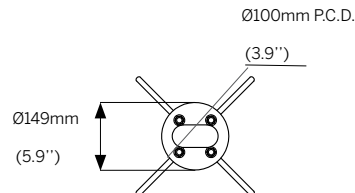

Height

- M - 400mm (15,8")
- L - 950mm (37,4")

Power - Delivered lumens

- L = 23W, 2700K-4000K, 865 lm (360 degrees)

Color Temperature

- 27 = 2700K
- 30 = 3000K
- 40 = 4000K
- 2 Step MacAdam
- CRI: > 85

Optics

ION Switch

Dimensions

Note:
For details on specific depths, tiling thickness and other please refer to both Installation instructions for fixture and housing.

Installation details

MANUAL ON SITE LIGHT INTENSITY/DISTRIBUTION SWITCH

ON SITE HEAD MOVEMENT 360° WITH LOCK
Allows ON SITE manual head adjustment
for change of light distribution angle or
fine tuning.

Dimension/Detail

Installation/Detail

Anchor set

International: +385 52 255 324 filixlighting.com info@filixlighting.com
 Europe/GmbH: info@filixlighting.com
 Europe MENA: info@filixlighting.com
 North America: filixlighting.com info@filixlighting.com