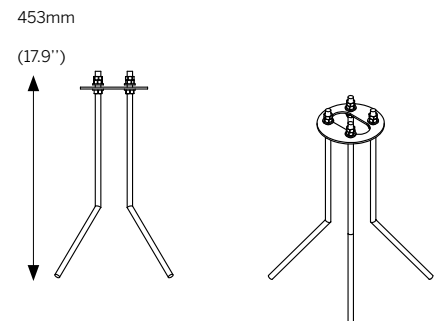

Height

- M - 400mm (15,8")
- L - 950mm (37,4")

Power - Delivered lumens

- L = 23W, 2700K-4000K, 865 lm (360 degrees)

Color Temperature

- 27 = 2700K
- 30 = 3000K
- 40 = 4000K
- 2 Step MacAdam
- CRI: > 85

Optics

- 201846 - Installation Anchor (H-400mm)

POWER SUPPLIES

List of proposed power supplies that are to be ordered separately. Please click [link](#) for list of available drivers.

Click [here](#) for voltage drop and distances.

ION Switch

Dimensions

Note:
For details on specific depths, tiling thickness and other please refer to both Installation instructions for fixture and housing.

Installation details

MANUAL ON SITE LIGHT INTENSITY/DISTRIBUTION SWITCH

ON SITE HEAD MOVEMENT 360° WITH LOCK
Allows ON SITE manual head adjustment
for change of light distribution angle or
fine tuning.

Dimension/Detail

Installation/Detail

Anchor set

International: +385 52 255 324 filixlighting.com info@filixlighting.com
 Europe/GmbH: info@filixlighting.com
 Europe MENA: info@filixlighting.com
 North America: filixlighting.com info@filixlighting.com