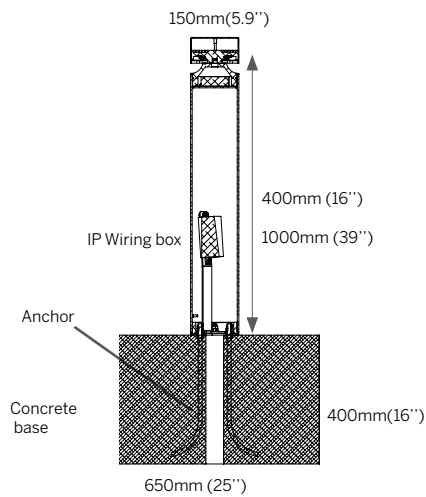

Height

- M - 400mm (15,8")
- L - 950mm (37,4")

Power - Delivered lumens

- L = 23W, 2700K-4000K, 865 lm (360 degrees)

Color Temperature

- 27 = 2700K
- 30 = 3000K
- 40 = 4000K
- 2 Step MacAdam
- CRI: > 85

Optics

- 201846 - Installation Anchor (H-400mm)

POWER SUPPLIES

List of proposed power supplies that are to be ordered separately. Please click [link](#) for list of available drivers.

Click [here](#) for voltage drop and distances.

ION Switch

Dimensions

Note:
For details on specific depths, tiling thickness and other please refer to both Installation instructions for fixture and housing.

Installation details

MANUAL ON SITE LIGHT INTENSITY/DISTRIBUTION SWITCH

ON SITE HEAD MOVEMENT 360° WITH LOCK
Allows ON SITE manual head adjustment
for change of light distribution angle or
fine tuning.

Dimension/Detail

Installation/Detail

Anchor set

International: +385 52 255 324 filixlighting.com info@filixlighting.com
 Europe/GmbH: info@filixlighting.com
 Europe MENA: info@filixlighting.com
 North America: filixlighting.com info@filixlighting.com