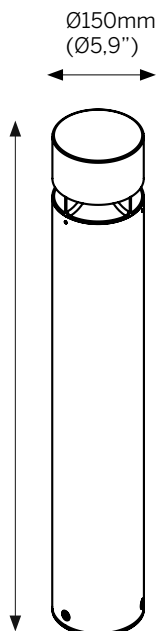

Luminaire

- Aluminum structure body
- Anodized and painted body
- Base for feed through connection
- Recessed lens
- On site head movement 360° degrees
- Integrated power supply
- Finish powder coat RAL9003/RAL7016 RAL9005 structure
- IP55 junction box
- IK10

Height

- M - 400mm (15,8")
- L - 950mm (37,4")

Power - Delivered lumens

- L = 23W, 2700K-4000K, 865 lm (360 degrees)

Color Temperature

- 27 = 2700K
- 30 = 3000K
- 40 = 4000K
- 2 Step MacAdam
- CRI: > 85

Optics

- QM - 0-360° (switch)

Constant Voltage

- 120-240V

Finish

- W - RAL 9003 Structure (white)
- AT - RAL 7016 Structure (grey antracite)
- BK - RAL 9005 Structure (black)

Options

- D - DALI
- V - 0-10V

Accessories

ION Switch

Dimensions

Note:
For details on specific depths, tiling thickness and other please refer to both Installation instructions for fixture and housing.

Installation details

MANUAL ON SITE LIGHT INTENSITY/DISTRIBUTION SWITCH