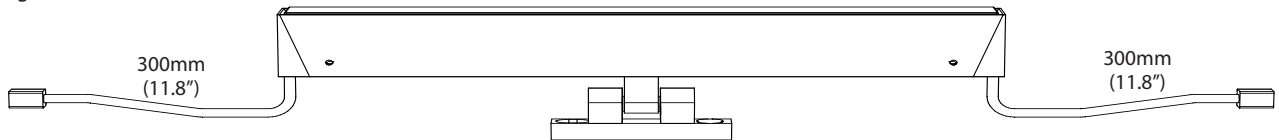

### Luminaire

- Continuous run of standard lengths up to 10m (33') plug and play \*except RGBW
- IP67 connector
- High performance silicone optics
- UL STD 1598, IP67
- Extruded anodized aluminium body, powder coated
- Tempered glass cover
- Multiple installation options
- Cross section 27mm (1.06") (W), 37.2mm (1.46") (H)
- Supplied with oil and water resistant feed cable and IP68 connector - 300mm (12")
- Remote power supply

### Lead Cable

- 201734 - L= 1m (3.3')
- (must be specified)

170mm/320mm / 920mm / 1070mm / 1220mm  
(6.7"/12.6" / 24.4" / 36.22" / 42.12" / 48.03")

Power Supply integrated controls
102345 - ELDOLED Linear 100S (DXM,DALI+PS)
103502 - OT 210/220-240 /1-4CH - DALI
103507 - OT250/220...240/ 24V DIM P (1-10V)

Filix reserves the right to make technical changes without notice.

Top View

Cable length

Surface (S)

Installation Options

Adjustable bracket (A)

Extended adjustable bracket (AE)