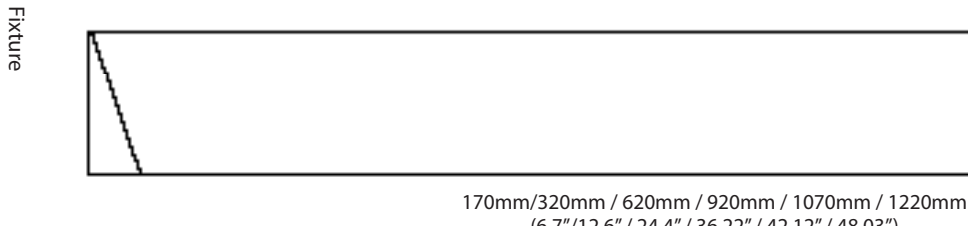

Top View

Installation Options