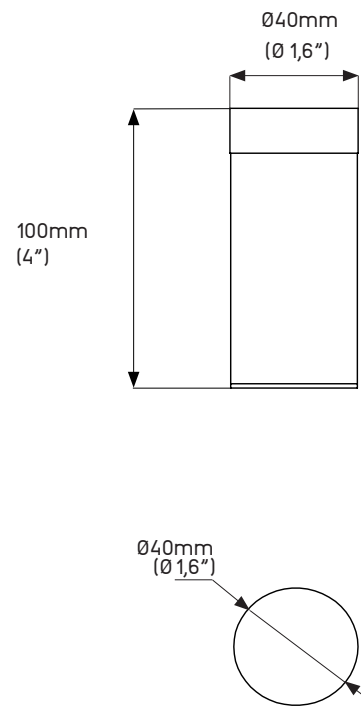

Installation housing - RD35T - Tiles installation

Note:
For details on specific depths, tiling thickness and other please refer to both Installation instructions for fixture and housing.