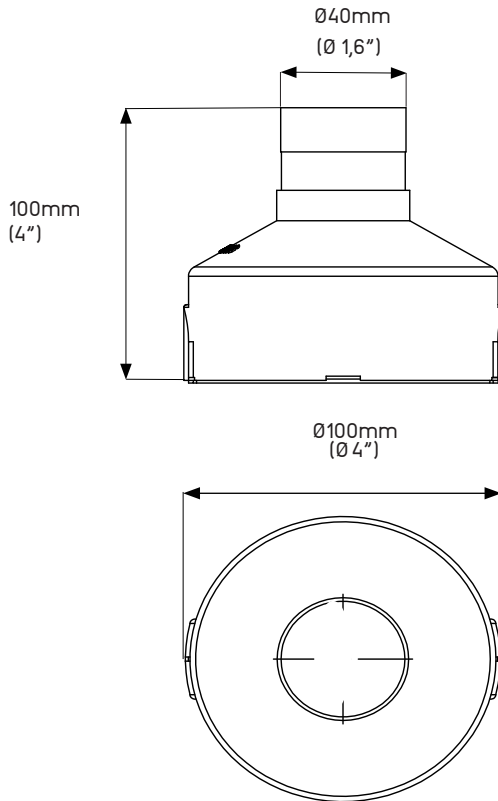

POWER

L

- L - 1,2W, 2700K - 3000K, 14 lm

H

- H - 3W, 2700K - 3000K, 32 lm

COLOR TEMP.

27

- 27 - 2700K

30

- 30 - 3000K

OPTICS

WW

- WW - Wallwash - 45°x30°, tilt 15°

VOLTAGE

24

- 24 - 24 VDC fixture voltage

OPTIONS

3

- 3 - luminaire supplied with 3m (10') feed cable

6

- 6 - luminaire supplied with 6m (20') feed cable

9

- 9 - luminaire supplied with 9m (30') feed cable

RDW35 Wallwash

INSTALLATION DETAILS

Installation housing - RD35C - Concrete installation

Installation housing - RD35T - Tiles installation

Note:
For details on specific depths, tiling thickness and other please refer to both Installation instructions for fixture and housing.