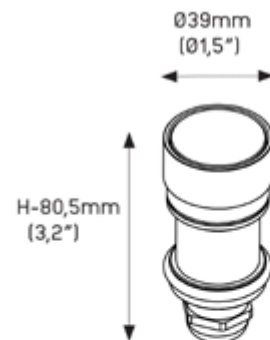

Trimless (TS)