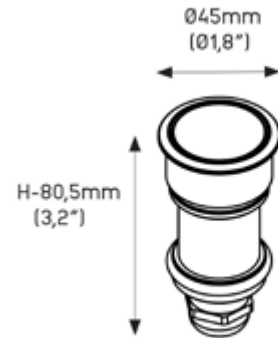

Power supplies

- List of proposed power supplies that are to be ordered separately.
- Click [here](#) for list of available drivers.
- Click [here](#) for voltage drop and distances.

Trim (TM)