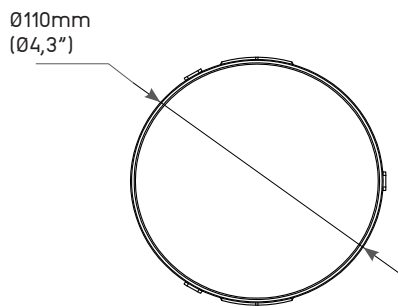

RDT100 Tilt Adjustable

INSTALLATION DETAILS

Installation housing - RD100C - Trim installation