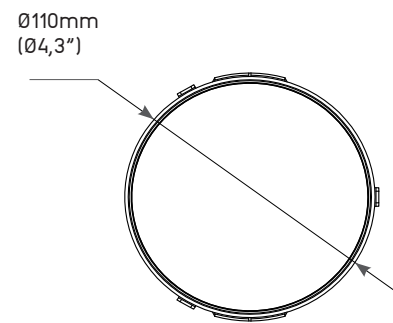

Installation housing - RD100T - Trimless installation

Note:
For details on specific depths, tiling thickness and other please refer to both Installation instructions for fixture and housing.