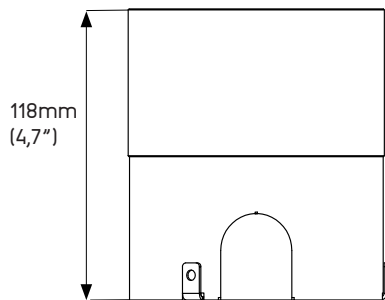

RDT100 Tilt Adjustable

INSTALLATION DETAILS

Installation housing - RD100C - Trim installation