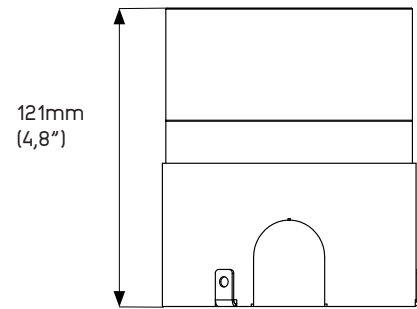

Installation housing - RD100T - Trimless installation

Note:
For details on specific depths, tiling thickness and other please refer to both Installation instructions for fixture and housing.