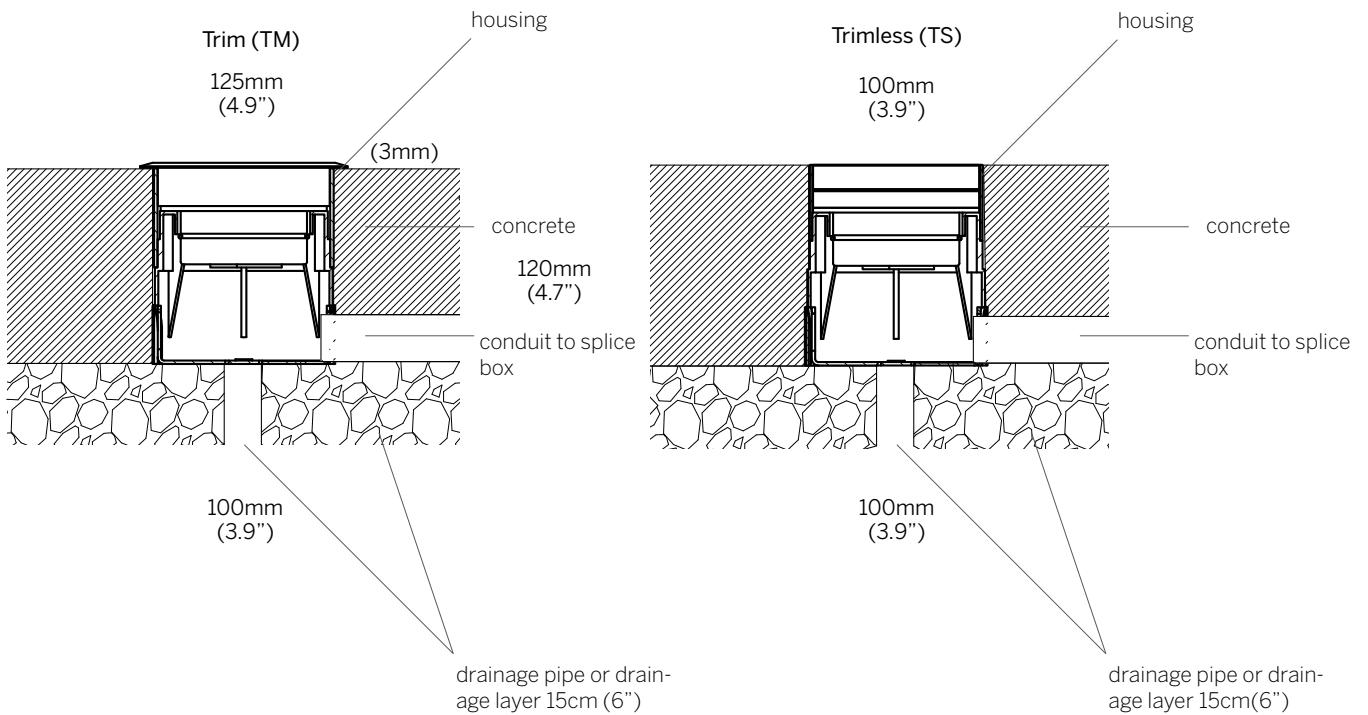

Size

- ø 100 mm (3.9"), H 120mm (4.7")
- ø 125mm (4.9"), H 120mm (4.7")

Installation

- Trim (TM)
- Trimless (TS)

Power

- H - 10W 2700K - 4000K, 900 lm

Power Supply¹

On/Off

Optics

- SP - Spot - 10°
- NR - Narrow 42°
- FL - Flood - 68°

Voltage

- 24 - 24Vdc fixture voltage

Options

- C* - standard feed cable 0.3m (1')
- C3 - luminaire supplied with 3m (10') feed cable
- C6 - luminaire supplied with 6m (20') feed cable
- C9 - luminaire supplied with 9m (30') feed cable

Preliminary Dimensions

Optics Accessories

Floor - Concrete/Tiles

Installation Housing

International: Filix +385 52 616 658 filixlighting.com info@filixlighting.com

North America: answers@inter-lux.com

Filix reserves the right to make technical changes without notice.