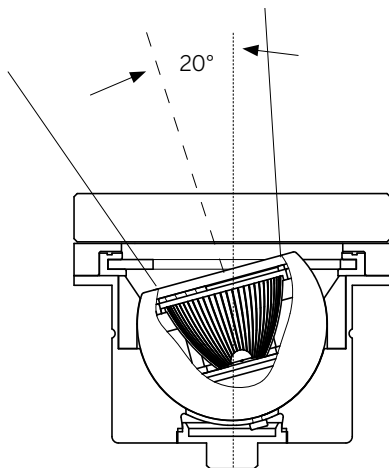

Trim (TM)

Trimless (TS)

125 mm ø
(4.92")

100 mm ø
(3.9")

h 80 mm
(3.14")

Ordering Information¹

Model	Installation	Power	Color Temp.	Optics	Voltage	Options
RDT100		H			24	
RDT100	TM TS	H	27 30 40	SP NR FL	24	C* C3 C6 C9

¹Specify remote power supply separately below.

Luminaire

- Sustainable design, replaceable LED module
- TILT ADJUSTABLE SYSTEM
- High performance optics
- IP67, UL STD 1598, wet location
- Drive over rated 1500kg (3000 lb)
- Remote power supply
- Clear tempered glass 15mm (5/8") thick
- Aluminium fixture body, direct concrete pour housing
- Snap in installation with no exposed hardware
- Supplied with oil and water resistant 0.3m (1') feed cable standard, single color 2x1mm² (18AWG)

Size

- ø 100 mm (3.9"), H 120mm (4.7")
- ø 125mm (4.9"), H 120mm (4.7")

Installation

- Trim (TM)
- Trimless (TS)

Power

- H - 10W 2700K - 4000K, 900 lm

Power Supply¹

On/Off