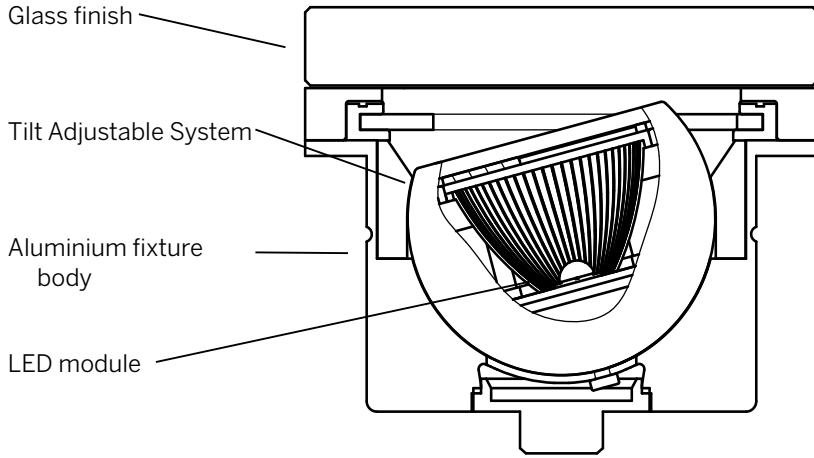

Size

- ø 100 mm (3.9"), H 120mm (4.7")
- ø 125mm (4.9"), H 120mm (4.7")

Installation

- Trim (TM)
- Trimless (TS)

Power

- H - 10W 2700K - 4000K, 900 lm

Power Supply¹

On/Off

Optics

- SP - Spot - 10°
- NR - Narrow 42°
- FL - Flood - 68°

Voltage

- 24 - 24Vdc fixture voltage

Options

- C* - standard feed cable 0.3m (1')
- C3 - luminaire supplied with 3m (10') feed cable
- C6 - luminaire supplied with 6m (20') feed cable
- C9 - luminaire supplied with 9m (30') feed cable

Installation housing order code

- RD100C - Trim
- RD100T - Trimless

100720 - OT120 24V DIM P (1-10V)

101093 - OT240 24V DIM P (1-10V)

Controls

101046 - OT DIM 1-10V 120W

101047 - OTI DALI DIM 120W

RDT100 Tilt Adjustable

Preliminary Dimensions

Optics Accessories

Floor - Concrete/Tiles

Installation Housing

International: Filix +385 52 616 658 filixlighting.com info@filixlighting.com

North America: answers@inter-lux.com

Filix reserves the right to make technical changes without notice.