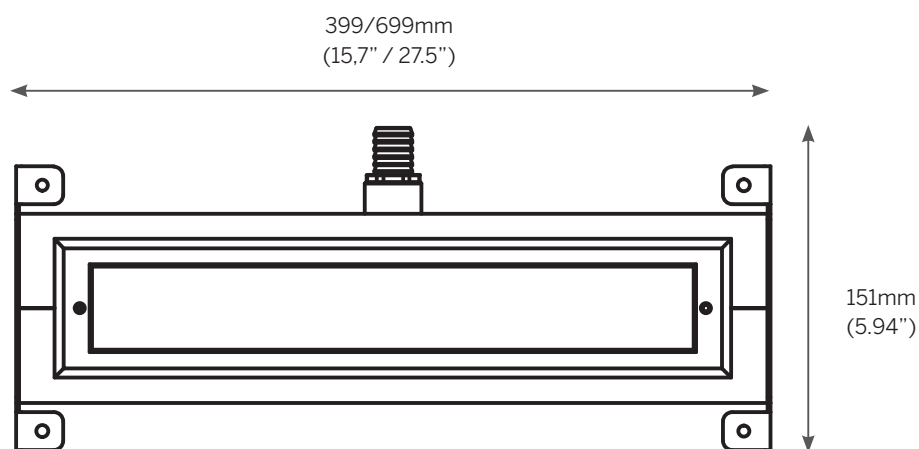

Trim (TM)

74mm
(2.91")

358/658mm
(14"/26")

20mm
(0.78")

Luminaire

- UL STD 676, submersible (only), IP68 pool and fountain applications, max depth 3m (10')
- Body construction SS316L marine grade
- Thermal fold back technology
- Installation housing, SS316L marine grade construction, direct concrete pour
- Supplied with oil and water resistant 3m (10') feed cable standard, single color 2x1mm/2x1.5mm, RGB 4x1mm

Length

- 360mm (14")
- 660mm (28")

Power

360mm

- L - 12W 3000K - 4000K, 1530lm
- H - 20W 3000K - 4000K, 2500lm
- L - 12W - RGB
R 4W, G 4W, B 4W
- L - 17W, RGBW
R 170lm, G 216lm, B 37lm, W 211lm

660mm

- L - 24W 3000K - 4000K, 3060lm
- H - 40W 3000K - 4000K, 5000m
- L - 24W - RGB
- L - 32W RGBW
R 339lm, G 433lm, B 76lm, W 211lm

Voltage

- 12 - Vdc fixture voltage

Options

- C - standard feed cable 3m (10')
- C6 - luminaire supplied with 6m(20') feed cable
- C9 - luminaire supplied with 9m (30') feed cable

Installation housing order code

Filix reserves the right to make technical changes without notice.

Arpool Linear Recessed

Dimensions

Front View with Installation housing

Installation