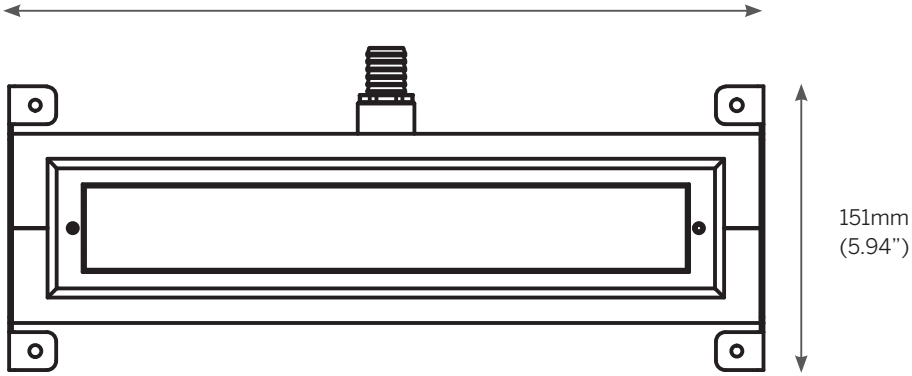

North America: info@filixlighting.com

Filix reserves the right to make technical changes without notice.

Arpool STYLE

Dimensions

Front view with installation housing

399/699mm
(15,7" / 27,5")

Fixture

Installation